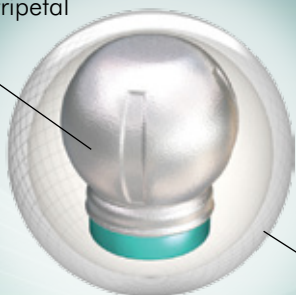

C³ Centripetal Control Core

R2S Pearl Reactive

1500-grit Polished

IQ™ TOUR PEARL

- The 1500-grit polished R2S™ pearl reactive coverstock really grips the lane just where it's needed, the backends
- The quick-rewing, high octane C3 - Centripetal™ Control Core provides consistent horsepower throughout the entire lane
- Developed to balance transition points and ball motion, the IQ Tour Pearl is the perfect complement to its predecessor

LBS.	RG	DIFF.
16	2.49	.035
15	2.49	.029
14	2.54	.034
13	2.59	.045
12	2.65	.035

AVAILABLE WEIGHTS: 12-16 LBS

Smell Me!

Butterscotch

stormbowling.com

C³ Centripetal Control Core

R2S Pearl Reactive

1500-grit Polished

IQ™ TOUR PEARL

- The 1500-grit polished R2S™ pearl reactive coverstock really grips the lane just where it's needed, the backends
- The quick-rewing, high octane C3 - Centripetal™ Control Core provides consistent horsepower throughout the entire lane
- Developed to balance transition points and ball motion, the IQ Tour Pearl is the perfect complement to its predecessor