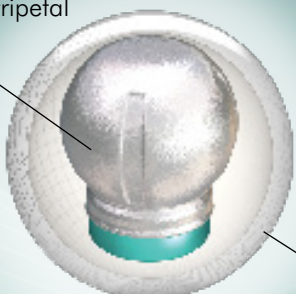

C³ Centripetal Control Core

R2S Pearl Reactive

1500-grit Polished

IQ™ TOUR PEARL

- The 1500-grit polished R2S™ pearl reactive coverstock really grips the lane just where it's needed, the backends
- The quick-rewing, high octane C3 - Centripetal™ Control Core provides consistent horsepower throughout the entire lane
- Developed to balance transition points and ball motion, the IQ Tour Pearl is the perfect complement to its predecessor

LBS.	RG	DIFF.
16	2.49	.035
15	2.49	.029
14	2.54	.034
13	2.59	.045
12	2.65	.035

AVAILABLE WEIGHTS: 12-16 LBS

Smell Me!

Butterscotch

stormbowling.com

C³ Centripetal Control Core

R2S Pearl Reactive

1500-grit Polished

IQ™ TOUR PEARL

- The 1500-grit polished R2S™ pearl reactive coverstock really grips the lane just where it's needed, the backends
- The quick-rewing, high octane C3 - Centripetal™ Control Core provides consistent horsepower throughout the entire lane
- Developed to balance transition points and ball motion, the IQ Tour Pearl is the perfect complement to its predecessor