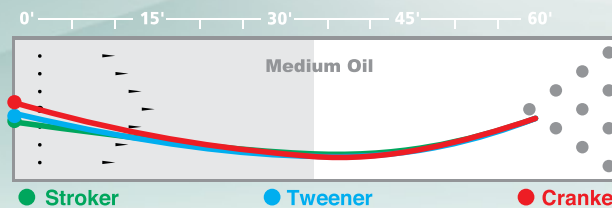

C³ Centripetal Control Core

R2S Pearl Reactive

1500-grit Polished

IQ™ TOUR PEARL

- The 1500-grit polished R2S™ pearl reactive coverstock really grips the lane just where it's needed, the backends
- The quick-rewing, high octane C3 - Centripetal™ Control Core provides consistent horsepower throughout the entire lane
- Developed to balance transition points and ball motion, the IQ Tour Pearl is the perfect complement to its predecessor

LBS.	RG	DIFF.
16	2.49	.035
15	2.49	.029
14	2.54	.034
13	2.59	.045
12	2.65	.035

AVAILABLE WEIGHTS: 12-16 LBS

Smell Me!

Butterscotch

stormbowling.com

C³ Centripetal Control Core

R2S Pearl Reactive

1500-grit Polished

IQ™ TOUR PEARL

- The 1500-grit polished R2S™ pearl reactive coverstock really grips the lane just where it's needed, the backends
- The quick-rewing, high octane C3 - Centripetal™ Control Core provides consistent horsepower throughout the entire lane
- Developed to balance transition points and ball motion, the IQ Tour Pearl is the perfect complement to its predecessor