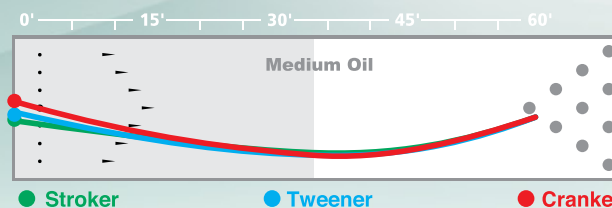

C³ Centripetal Control Core

R2S Pearl Reactive

1500-grit Polished

IQ™ TOUR PEARL

- The 1500-grit polished R2S™ pearl reactive coverstock really grips the lane just where it's needed, the backends
- The quick-rewing, high octane C3 - Centripetal™ Control Core provides consistent horsepower throughout the entire lane
- Developed to balance transition points and ball motion, the IQ Tour Pearl is the perfect complement to its predecessor

LBS.	RG	DIFF.
16	2.49	.035
15	2.49	.029
14	2.54	.034
13	2.59	.045
12	2.65	.035

AVAILABLE WEIGHTS: 12-16 LBS

Smell Me!

Butterscotch

stormbowling.com

C³ Centripetal Control Core

R2S Pearl Reactive

1500-grit Polished

IQ™ TOUR PEARL

- The 1500-grit polished R2S™ pearl reactive coverstock really grips the lane just where it's needed, the backends
- The quick-rewing, high octane C3 - Centripetal™ Control Core provides consistent horsepower throughout the entire lane
- Developed to balance transition points and ball motion, the IQ Tour Pearl is the perfect complement to its predecessor

LBS.	RG	DIFF.
16	2.49	.035
15	2.49	.029
14	2.54	.034
13	2.59	.045
12	2.65	.035

AVAILABLE WEIGHTS: 12-16 LBS

Smell Me!

Butterscotch

stormbowling.com