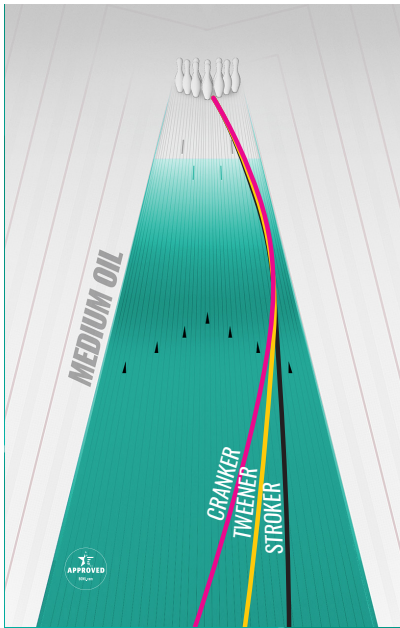

STORM

MONSOON™

SMELL ME! GRAPPLE

COVERSTOCK: Reactor™ Solid Reactive
 WEIGHT BLOCK: Atmos™ A.I. Core
 FACTORY FINISH: 2000-grit Abralon®
 BALL COLOR: Plum/Emerald

RG
 DIFF

	16 lb	15 lb	14 lb	13 lb	12 lb
RG	2.53	2.53	2.53	2.58	2.64
DIFF	.042	.042	.039	.047	.037

Available in 10-16 Lbs.

**SCAN HERE
 TO LEARN
 MORE ▶**

STORM

MONSOON™

SMELL ME! GRAPPLE

COVERSTOCK: Reactor™ Solid Reactive
 WEIGHT BLOCK: Atmos™ A.I. Core
 FACTORY FINISH: 2000-grit Abralon®
 BALL COLOR: Plum/Emerald