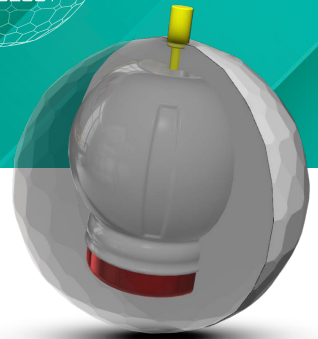

**STORM**<sup>®</sup>

14 - 16 lbs.

12 - 13 lbs.

## PRODUCT DETAILS:

**COVERSTOCK:** A1S™ Pearl Reactive

**WEIGHT BLOCK:** Booster™ A.I. Core

**FACTORY FINISH:** Power Edge™

**COLOR:** Chrome / Wine

**FLARE POTENTIAL:** Medium - High

**FRAGRANCE:** Frosted Berry

**AVAILABLE WEIGHTS:** 12 - 16 lbs.

**PRODUCT SKU:** VRC

**RG**

**DIFF**

16 lb	2.52	.046
15 lb	2.53	.048
14 lb	2.54	.050
13 lb	2.58	.047
12 lb	2.64	.037

## ROCKET A.I. x BELMO

The Rocket A.I. continues the aggressive expansion of the Thunder line by adding a release that creates later ball motion to dominate medium-dry conditons. Powering this release is the Booster A.I. Core, which retains the same inner weight block shape used in previous Rocket models. The outer core, however, has been enhanced with A.I. Technology. This dynamic addition not only increases carry percentage on off-hits, but also lowers the RG and raises the differential, allowing the Rocket A.I. to better match up with today's lane patterns. To further support performance on today's more demanding oil conditions, the Rocket A.I. is wrapped in our A1S Pearl Reactive coverstock which is engineered for exceptional tackiness. Jason Belmonte says, "This core/cover combo delivers a quick response on the backend when you need to create larger angles and still have your ball continue through the pins."